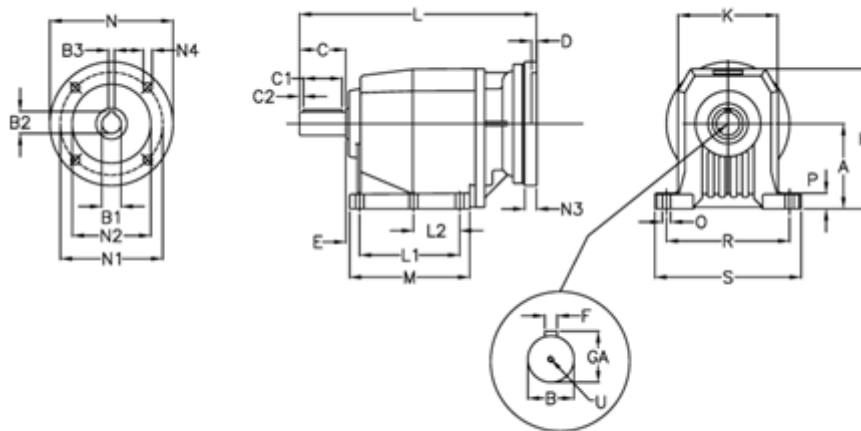

Article number: 40600804351235

Description: Helical gearbox
C803P-43,5-P90B5

Measures

A = 250	D = 4.0	L2 = 0.0	P = 35
B = 80	E = 33	M = 277.0	R = 370
B1 = 24	F = 22	N = 200	S = 440
B2 = 27.3	GA = 85.0	N1 = 165	U = M20x42
B3 = 8	H = 420	N2 = 130	
C = 140	K = 320	N3 = 0	
C1 = 110	L = 533.0	N4 = M10x12	
C2 = 15	L1 = 210.0	O = 26	